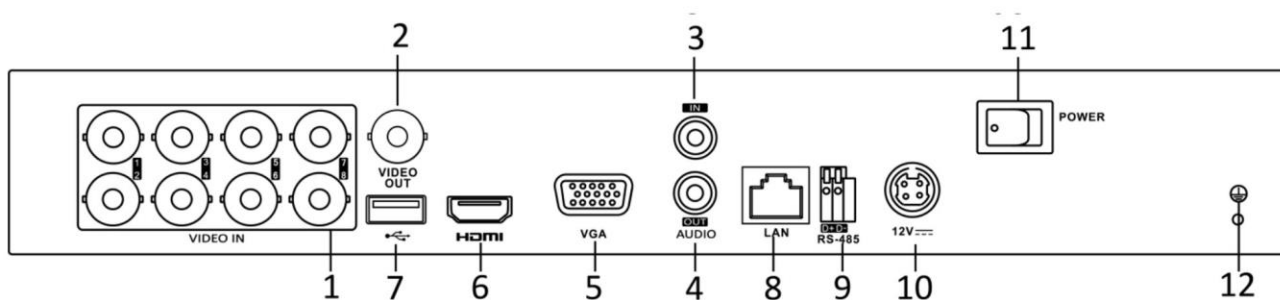

Interfata fizica

Panourile modelelor SAF-HQ-4/16-720 ofera 4 sau 16 intrari video.

Index	Descriere	Index	Descriere
1	Intrare video	7.	Interfata USB
2	Iesire video CVBS	8	Interfata retea LAN Network Interface
3	AUDIO IN, RCA Connector	9	RS-485
4	AUDIO OUT, RCA Connector	10	12 VDC
5	Interfata VGA	11	Comutator alimentare
6	Interfata HDMI	12	GND

Modele disponibile

SAF-HQ-4-1080, SAF-HQ-8-1080, SAF-HQ-16-1080

Distribuitor:

Atutech SRL
Sibiu, Sibiu, Strada Frigoriferului 2
www.a2t.ro