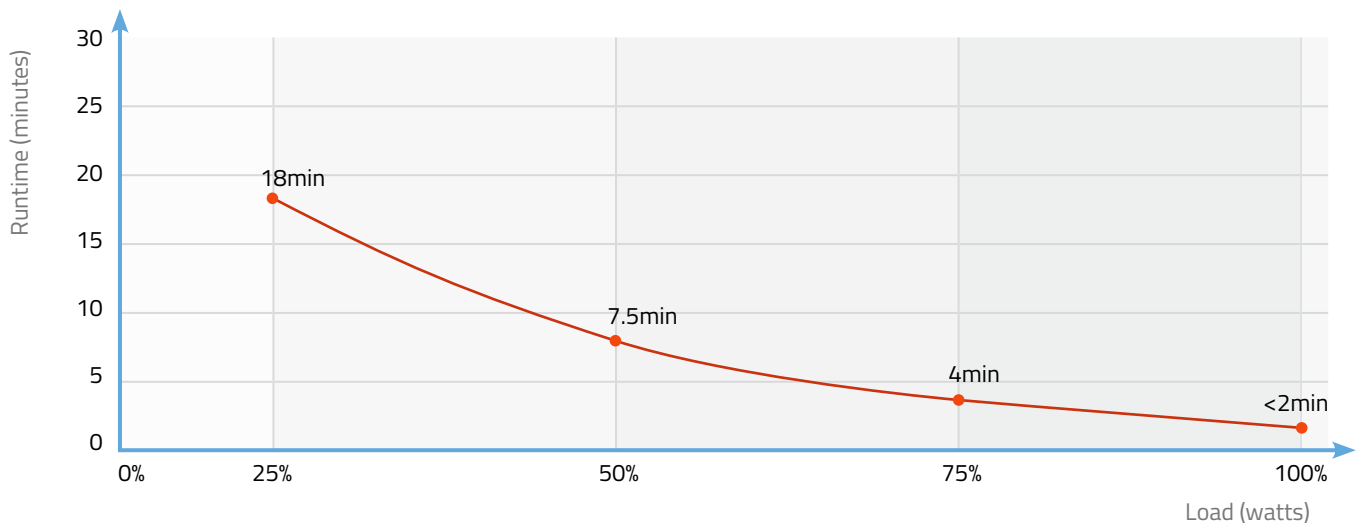

Running time on battery

Logistics

Carton Box Size (LxWxH)	542 x 560 x 218 mm
Pieces in the Carton Box	1
Net & Gross weight / CTN	N.W.: 22 kg / G.W.: 23.6 kg

Certificates

RoHS