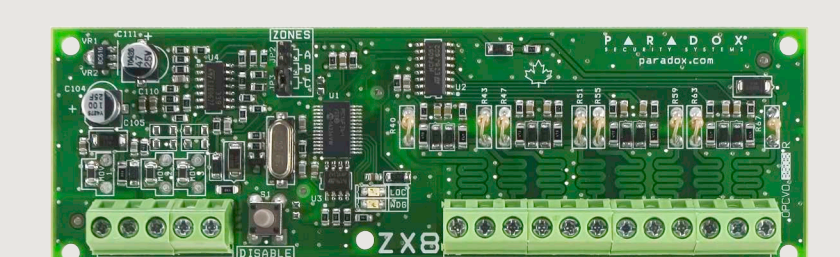

K10H
10 Zone LED Keypad

K32LCD+
32 Character Hardwired LCD Keypad

	X	X
ZONE 1		
ZONE 2		
ZONE 3	X	X
ZONE 4		

ZONE EXPANSION

RTX3
Wireless Expansion Module
(SP Series Only)

RX1
Wireless Receiver Module
(SP Series Only)

ZX8
8 Zone Expansion Module

ZX8SP
8 Zone Expansion Module
(SP Series Only)

Feature	MG5000	MG5050	SP65	SP4000	SP5500	SP6000	SP7000
StayD	✓	✓	✓	✓	✓	✓	✓
Maximum Zones	32	32	32	32	32	32	32
On-board Hardwired Zones	2 (4 with ATZ)	5 (10 with ATZ)	8+1* (18 with ATZ)	4 (8 with ATZ)	5 (10 with ATZ)	8 (16 with ATZ)	16 (32 with ATZ)
Built-in Wireless Transceiver	✓	✓	-	-	-	-	-
Expansion Zones	24	24	24	24	24	24	16
Keypad Zones	15	15	15	15	15	15	15
Partitions**	2	2	2	2	2	2	2
Users	32	32	32	32	32	32	32
PGMs	16 (2 on-board)	16 (4 on-board)	3	16 (1 on-board)	16 (2 on-board)	16 (2+2† on-board)	16 (4 on-board)
Solid-State PGM (+/- Trigger)	-	PGM4 only	-	-	-	✓	✓
In-Field Firmware Upgradeable	✓	✓	✓	✓	✓	✓	✓