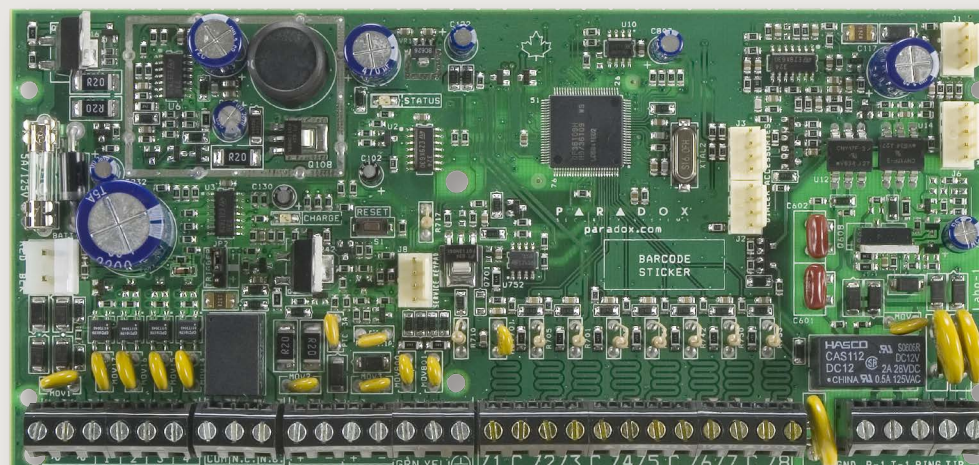

GS250
Gpower Wireless
Multi-axis
Detector

RPT1
Wireless Repeater
Module

2WPGM
2 Way Wireless
PGM

G550
Wireless
Glassbreak
Detector

SD360
Wireless
Smoke Detector

WC588P
Wireless Carbon
Monoxide Detector

WH588P
Wireless
Heat Detector

DCT2
Ultra-Small
Door Contact

DCTXP2
2 Zone Wireless
Door Contact

DCT10
2 Zone Long-Range
Door Contact

PMD85
Pet Immune
Outdoor PIR

PMD75
Pet Immune
Dual-Optic PIR

PMD2P
Pet Immune
Single-Optic PIR

CONTROL PANELS

MG5000: 2 to 32 Zone Wireless Control Panel
MG5050: 5 to 32 Zone Wireless Control Panel

SP65: 9 to 32 Zone Control Panel
SP4000: 4 to 32 Zone Control Panel
SP5500: 5 to 32 Zone Control Panel
SP6000: 8 to 32 Zone Control Panel
SP7000: 16 to 32 Zone Control Panel

COMMUNICATION MODULES

PCS250
GPRS/GSM
Communicator Module

PCS250G
GPRS
Communicator Module

IP150
Internet Module

VDMP3
Plug-In Voice Module

ACCESSORIES

iParadox App
Alarm System Control

PMC5
Memory Key