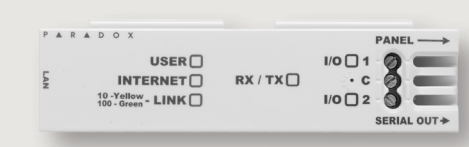

IP150
Internet Module