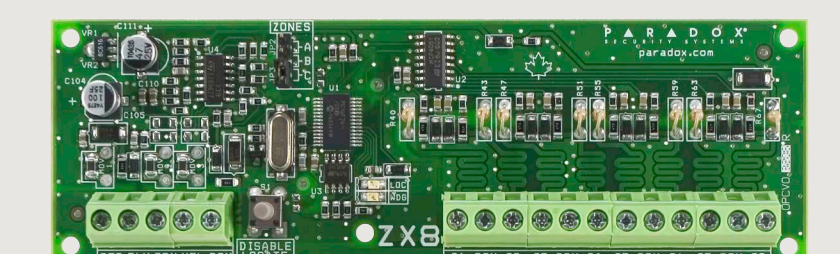

K10H
10 Zone LED Keypad

K32LCD+
32 Character Hardwired LCD Keypad

	X	X
ZONE 1		
ZONE 2		
ZONE 3	X	X
ZONE 4		

ZONE EXPANSION

RTX3
Wireless Expansion Module
(SP Series Only)

RX1
Wireless Receiver Module
(SP Series Only)

ZX8
8 Zone Expansion Module

ZX8SP
8 Zone Expansion Module
(SP Series Only)

Feature	MG5000	MG5050	SP65	SP4000	SP5500	SP6000	SP7000
StayD	✓	✓	✓	✓	✓	✓	✓
Maximum Zones	32	32	32	32	32	32	32
On-board Hardwired Zones	2 (4 with ATZ)	5 (10 with ATZ)	8+1* (18 with ATZ)	4 (8 with ATZ)	5 (10 with ATZ)	8 (16 with ATZ)	16 (32 with ATZ)
Built-in Wireless Transceiver	✓	✓	-	-	-	-	-
Expansion Zones	24	24	24	24	24	24	16
Keypad Zones	15	15	15	15	15	15	15
Partitions**	2	2	2	2	2	2	2
Users	32	32	32	32	32	32	32
PGMs	16 (2 on-board)	16 (4 on-board)	3	16 (1 on-board)	16 (2 on-board)	16 (2+2† on-board)	16 (4 on-board)
Solid-State PGM (+/- Trigger)	-	PGM4 only	-	-	-	✓	✓
In-Field Firmware Upgradeable	✓	✓	✓	✓	✓	✓	✓