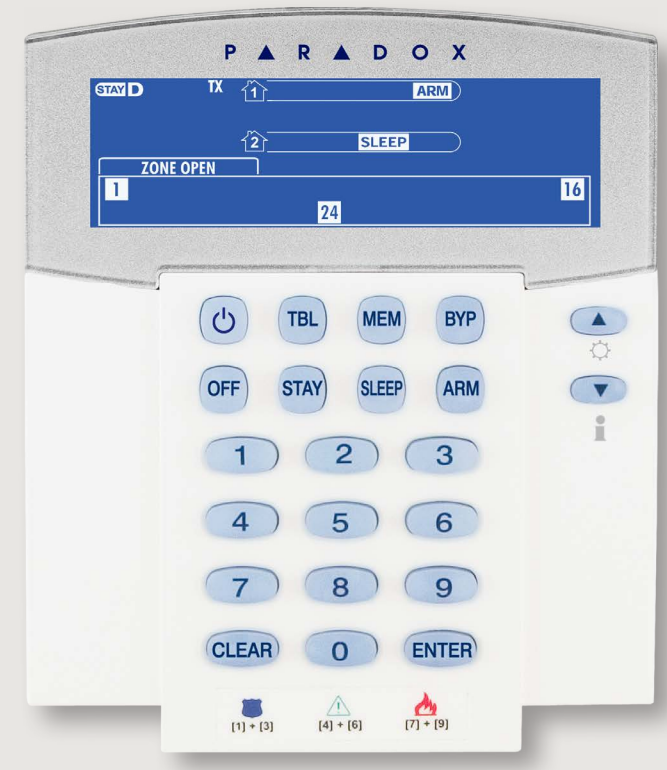

WIRELESS DEVICES

(For compatibility details, visit us at Paradox.com)

K37
32 Zone Wireless
Fixed LCD Keypad

K32RF
32 Zone Wireless LED
Keypad Module

REM3/REM2
2-Way Remote Controls

REM15/REM101
Remote Controls