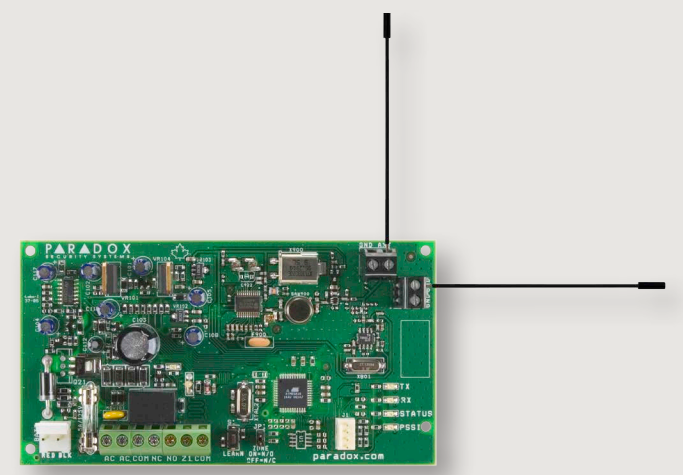

WIRELESS DEVICES

(For compatibility details, visit us at Paradox.com)

K37
32 Zone Wireless
Fixed LCD Keypad

K32RF
32 Zone Wireless LED
Keypad Module

REM3/REM2
2-Way Remote Controls

REM15/REM101
Remote Controls

GS250
Gpower Wireless
Multi-axis
Detector

RPT1
Wireless Repeater
Module

2WPGM
2 Way Wireless
PGM

G550
Wireless
Glassbreak
Detector

SD360
Wireless
Smoke Detector

WC588P
Wireless Carbon
Monoxide Detector

WH588P
Wireless
Heat Detector

DCT2
Ultra-Small
Door Contact

DCTXP2
2 Zone Wireless
Door Contact

DCT10
2 Zone Long-Range
Door Contact

PMD85
Pet Immune
Outdoor PIR

PMD75
Pet Immune
Dual-Optic PIR

PMD2P
Pet Immune
Single-Optic PIR

CONTROL PANELS

MG5000: 2 to 32 Zone Wireless Control Panel
MG5050: 5 to 32 Zone Wireless Control Panel

SP65: 9 to 32 Zone Control Panel
SP4000: 4 to 32 Zone Control Panel
SP5500: 5 to 32 Zone Control Panel
SP6000: 8 to 32 Zone Control Panel
SP7000: 16 to 32 Zone Control Panel