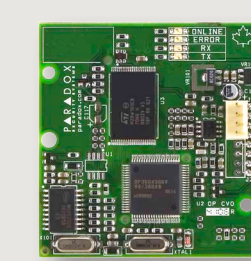

MG5000: 2 to 32 Zone Wireless Control Panel
MG5050: 5 to 32 Zone Wireless Control Panel

SP65: 9 to 32 Zone Control Panel
SP4000: 4 to 32 Zone Control Panel
SP5500: 5 to 32 Zone Control Panel
SP6000: 8 to 32 Zone Control Panel
SP7000: 16 to 32 Zone Control Panel

COMMUNICATION MODULES

PCS250
GPRS/GSM
Communicator Module

PCS250G
GPRS
Communicator Module

IP150
Internet Module

VDMP3
Plug-In Voice Module

ACCESSORIES

iParadox App
Alarm System Control

PMC5
Memory Key

307USB
Direct Connect
Interface

BabyWare
Software

HARDWIRED KEYPADS

TM50 Touch
Intuitive Touchscreen

K32LX
32-Character Hardwired LCD
Keypad with Built-in Transceiver
(SP Series Only)

K35
32 Zone Hardwired
Fixed LCD Keypad

K10H
10 Zone LED Keypad

K32LCD+
32 Character Hardwired LCD Keypad

	X	X
ZONE 1		
ZONE 2		
ZONE 3	X	X
ZONE 4		

ZONE EXPANSION

RTX3
Wireless Expansion Module
(SP Series Only)

RX1
Wireless Receiver Module
(SP Series Only)