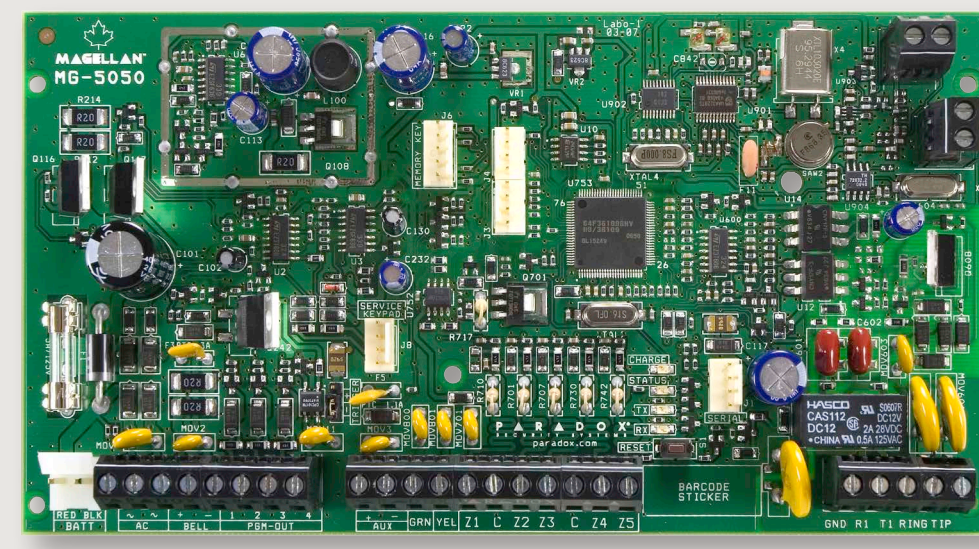

GS250
Gpower Wireless
Multi-axis
Detector

RPT1
Wireless Repeater
Module

2WPGM
2 Way Wireless
PGM

G550
Wireless
Glassbreak
Detector

SD360
Wireless
Smoke Detector

WC588P
Wireless Carbon
Monoxide Detector

WH588P
Wireless
Heat Detector

DCT2
Ultra-Small
Door Contact

DCTXP2
2 Zone Wireless
Door Contact

DCT10
2 Zone Long-Range
Door Contact

PMD85
Pet Immune
Outdoor PIR

PMD75
Pet Immune
Dual-Optic PIR

PMD2P
Pet Immune
Single-Optic PIR

CONTROL PANELS

MG5000: 2 to 32 Zone Wireless Control Panel
MG5050: 5 to 32 Zone Wireless Control Panel

SP65: 9 to 32 Zone Control Panel
SP4000: 4 to 32 Zone Control Panel
SP5500: 5 to 32 Zone Control Panel
SP6000: 8 to 32 Zone Control Panel
SP7000: 16 to 32 Zone Control Panel

COMMUNICATION MODULES

PCS250
GPRS/GSM
Communicator Module

PCS250G
GPRS
Communicator Module

IP150
Internet Module

VDMP3
Plug-In Voice Module

ACCESSORIES

iParadox App
Alarm System Control

PMC5
Memory Key