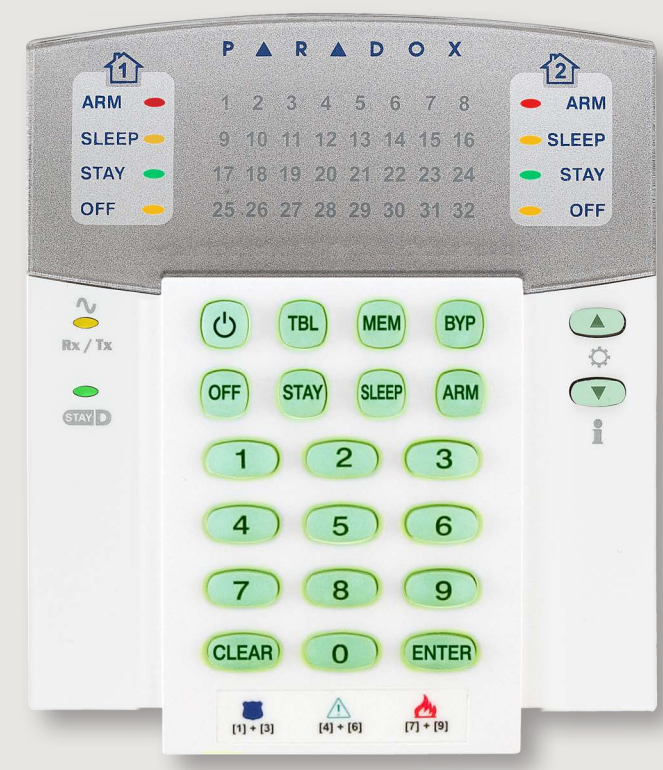

WIRELESS DEVICES

(For compatibility details, visit us at Paradox.com)

K37
32 Zone Wireless
Fixed LCD Keypad

K32RF
32 Zone Wireless LED
Keypad Module

REM3/REM2
2-Way Remote Controls

REM15/REM101
Remote Controls

GS250
Gpower Wireless
Multi-axis
Detector

RPT1
Wireless Repeater
Module

2WPGM
2 Way Wireless
PGM

G550
Wireless
Glassbreak
Detector

SD360
Wireless
Smoke Detector

WC588P
Wireless Carbon
Monoxide Detector

WH588P
Wireless
Heat Detector