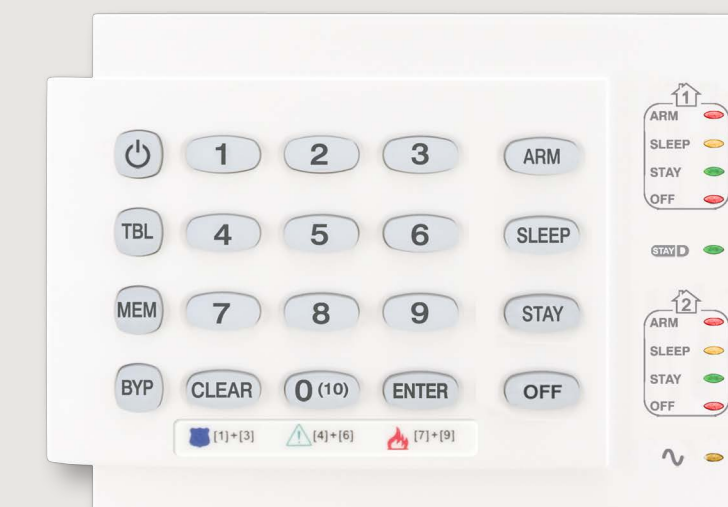

COMMUNICATION MODULES

PCS250
GPRS/GSM
Communicator Module

PCS250G
GPRS
Communicator Module

IP150
Internet Module

VDMP3
Plug-In Voice Module

ACCESSORIES

iParadox App
Alarm System Control

PMC5
Memory Key

307USB
Direct Connect
Interface

BabyWare
Software

HARDWIRED KEYPADS

TM50 Touch
Intuitive Touchscreen

K32LX
32-Character Hardwired LCD
Keypad with Built-in Transceiver
(SP Series Only)

K35
32 Zone Hardwired
Fixed LCD Keypad

K10H
10 Zone LED Keypad

K32LCD+
32 Character Hardwired LCD Keypad

	X	X
ZONE 1		
ZONE 2		
ZONE 3	X	X
ZONE 4		

ZONE EXPANSION

RTX3
Wireless Expansion Module
(SP Series Only)

RX1
Wireless Receiver Module
(SP Series Only)