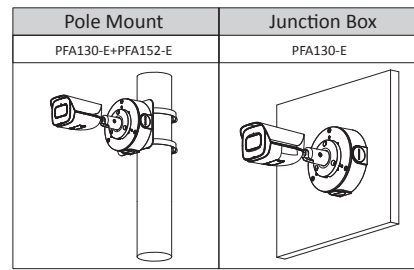

Port

Audio Input	1-channel (RCA port)
Audio Output	1-channel (RCA port)
Alarm Input	1 channel in: 5mA 3V-5V DC

Alarm Output	1 channel out: 300mA 12V DC
Power	
Power Supply	12V DC/PoE (802.3af)
Power Consumption	< 5.4W
Environment	
Operating Conditions	-40°C to +60°C (-40°F to +140°F)/less than≤95%
Storage Conditions	-40°C to +60°C (-40°F to +140°F)
Ingress Protection	IP67
Structure	
Casing	Metal
Dimensions	192.7 mm × 70.5 mm × 66.4 mm (632.2" × 231.3" × 217.8") (L × W × H)
Net Weight	590 g (1.3lb)
Gross Weight	780 g (1.7lb)