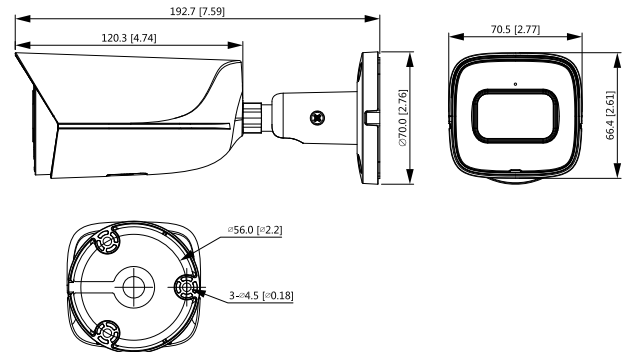

Port

Audio Input	1-channel (RCA port)
Audio Output	1-channel (RCA port)
Alarm Input	1 channel in: 5mA 3V-5V DC

Alarm Output	1 channel out: 300mA 12V DC
Power	
Power Supply	12V DC/PoE (802.3af)
Power Consumption	< 5.4W
Environment	
Operating Conditions	-40°C to +60°C (-40°F to +140°F)/less than≤95%
Storage Conditions	-40°C to +60°C (-40°F to +140°F)
Ingress Protection	IP67
Structure	
Casing	Metal
Dimensions	192.7 mm × 70.5 mm × 66.4 mm (632.2" × 231.3" × 217.8") (L × W × H)
Net Weight	590 g (1.3lb)
Gross Weight	780 g (1.7lb)

Dimensions (mm[inch])

Ordering Information

Type	Part Number	Description
SMP Camera	DH-IPC-HFW3541EP-AS	5MP Lite AI IR Fixed focal Bullet Network Camera,PAL
	DH-IPC-HFW3541EN-AS	5MP Lite AI IR Fixed focal Bullet Network Camera,NTSC
Accessories (optional)	PFA130-E	Junction Box
	PFA152-E	Pole Mount
	PFM321D	DC12V1A Power Adapter
	LR1002-1ET/1EC	Single-port Long Reach Ethernet Over Coax Extender
	PFM900-E	Integrated Mount Tester
	PFM114	TLC SD Card