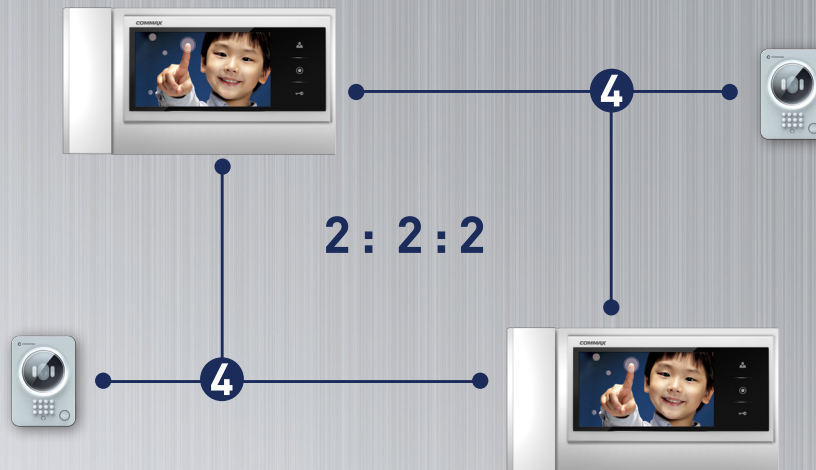

New 7" Crystal View CDV-70K

Icons

• Monitor	
• Interphone	
• Open	

Specification

Power source AC 100~240V, 50/60Hz
Mounted type Wall surface mounted type
LCD size 7" Color LCD
Wiring 4 wires
Dimension 311 X 168 X 49 (mm)

Features

- •PAL, NTSC Convertible
- •LED Back Light
- •Support 2 Cameras, 2 Monitors and 2 Interphones
- •Door lock release
- •Interphone fuction (DP-4VHP)

Diagram

COMMAX.Co.,Ltd.

•#513-11, Sangdaewon-dong, Jungwon-gu, Seongnam-city, Kyunggi-do, Korea
•TEL, +82-31-7393-540~550 FAX, +82-31-745-2133

www.commax.com

World Class Product of KOREA